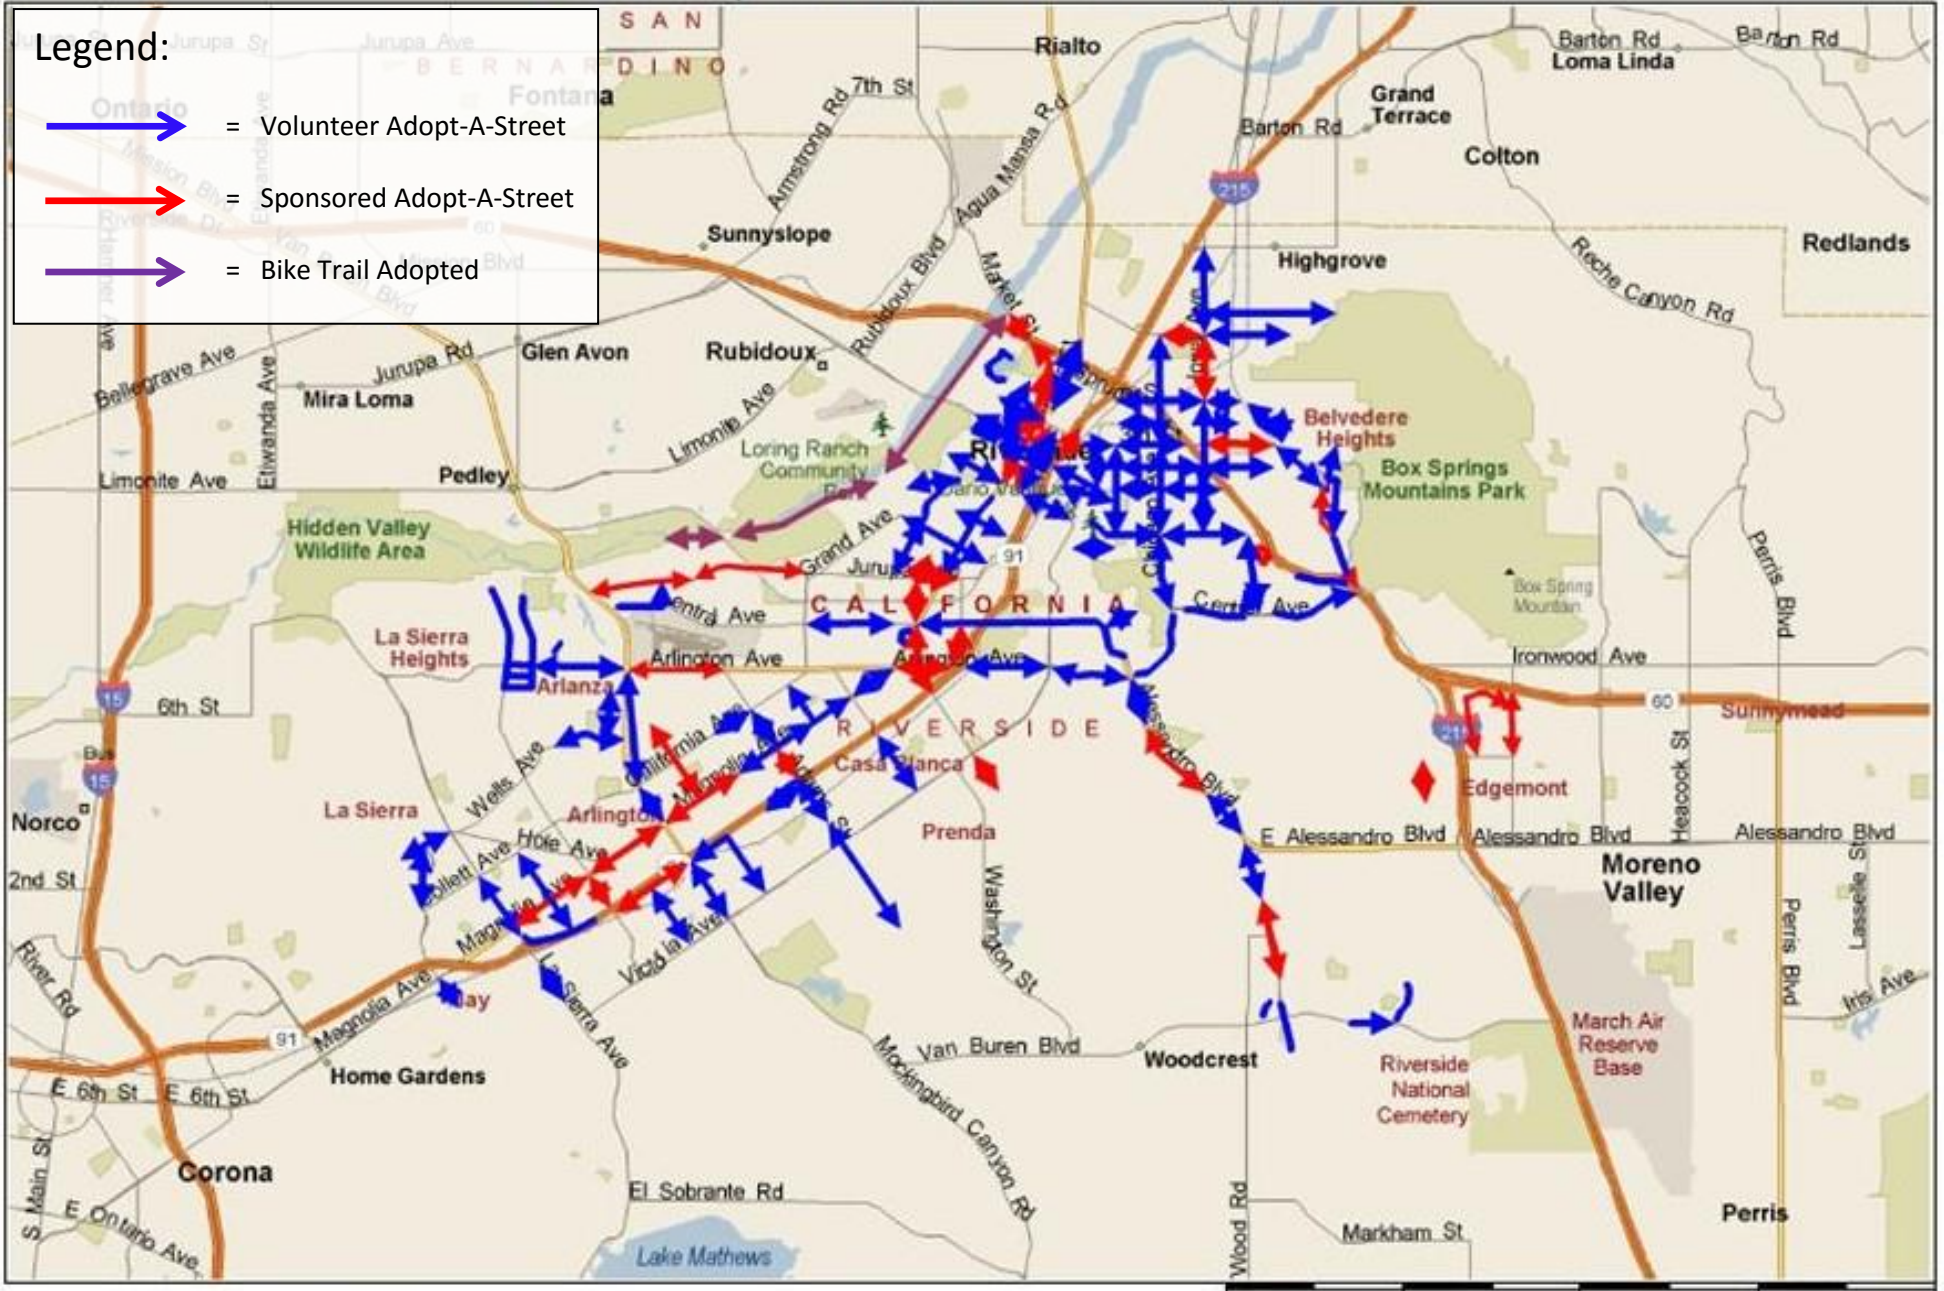

2016/2017 Sponsored and Volunteer Adopt-A-Streets

Copyright © and (P) 1998–2006 Microsoft Corporation and/or its suppliers. All rights reserved. <http://www.microsoft.com/mappoint/>
 Portions © 1990–2005 InstallShield Software Corporation. All rights reserved. Certain mapping and direction data © 2005 NAVTEQ. All rights reserved. The Data for areas of Canada includes information taken with permission from Canadian authorities, including: © Her Majesty the Queen in Right of Canada, © Queen's Printer for Ontario. NAVTEQ and NAVTEQ ON BOARD are trademarks of NAVTEQ. © 2005 Toigo Atlas North America, Inc. All rights reserved. Toigo Atlas and Toigo Atlas North America are trademarks of Toigo Atlas, Inc.